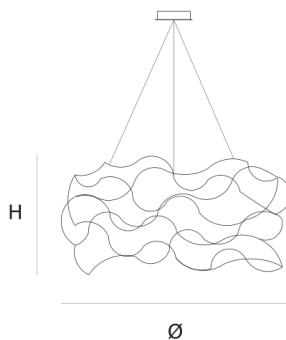

CABLELENGTH

Up to 200 cm 78 inch

2	10	83x83x41cm

TYPE	Suspension
STANDARD	
OPTIONAL	Downlight led 2700K 12V – 3W. 3000K or 3500K led.
TRANSFORMER/DRIVER	SCPower KVF-12030-TDW
DIMMING	leading and trailing edge
CLASSIFICATION	UL no IP20 yes
ENERGY LABEL